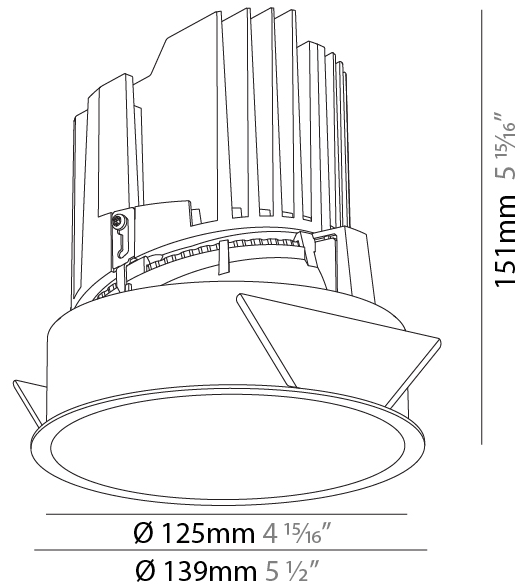

Series: Bioniq
Subseries: Bioniq Round Deep
Brand: Prolicht
Division: Architectural
Mounting Type: Recessed
Mounting Location: Ceiling
Subcategory: Downlight

PHYSICAL

Shape: Round
Diameter (mm): 139
Diameter (in): 5 1/2
Height (mm): 151
Height (in): 5 15/16
Ceiling Thickness (mm): 10 / 12.5 / 15
Ceiling Thickness (in): 3/8 or 1/2 or 9/16
Min. Recessing Depth (mm): 170
Min. Recessing Depth (in): 6 11/16
Light Distribution: Downlight
Weight (kg): 0.951
Weight (lbs): 2.1
Fixture Finish: SSR / BKV / CWI / CRY / HAB / LAG / UFT / ITA / RUA / RUR / MIC / FTG / MYG / TWT / LOD / PUS / FRO / FUP / KIA / POP / BLS / SPG / MEY / GOH / GUM / CHC / COM / ABZ / JAG / OBR / MOS / ROR
Fixture Material: Aluminum Die Cast
Cut-out Measurements: 130mm / 5 1/8"

ELECTRICAL

Lamp Type: LED (Zhaga Standard)
Input Wattage (W): 28.6
Total Output Wattage (W): 26.4
Dimming: Tri-Mode (Non-Dimming and Phase Dimming (120Vac only) and 0-10V Dimming)
Driver Included: No
Driver Location: Recessed Housing
Driver Type: Constant Current - Universal
Driver Class: Class 2
Input Voltage (V): 120 - 277
Constant Current (MA): 700

LED

Number of LEDs: 1
Color Temperature (°K): 2700 / 3000 / 3500 / 4000
Max. Delivered Lumen (lm): 1890 / 1940 / 2038 / 2080
Nominal Lumen (lm): 3210 / 3290 / 3459 / 3530
CRI: >90 CRI
Efficiency (%): 0.631
Lamp Life (hrs): 50000

OPTICAL

Reflector: 20 / 25 / 40

RATINGS AND CERTIFICATIONS

Certified By: Certified for North American Standards
IP rating: IP54